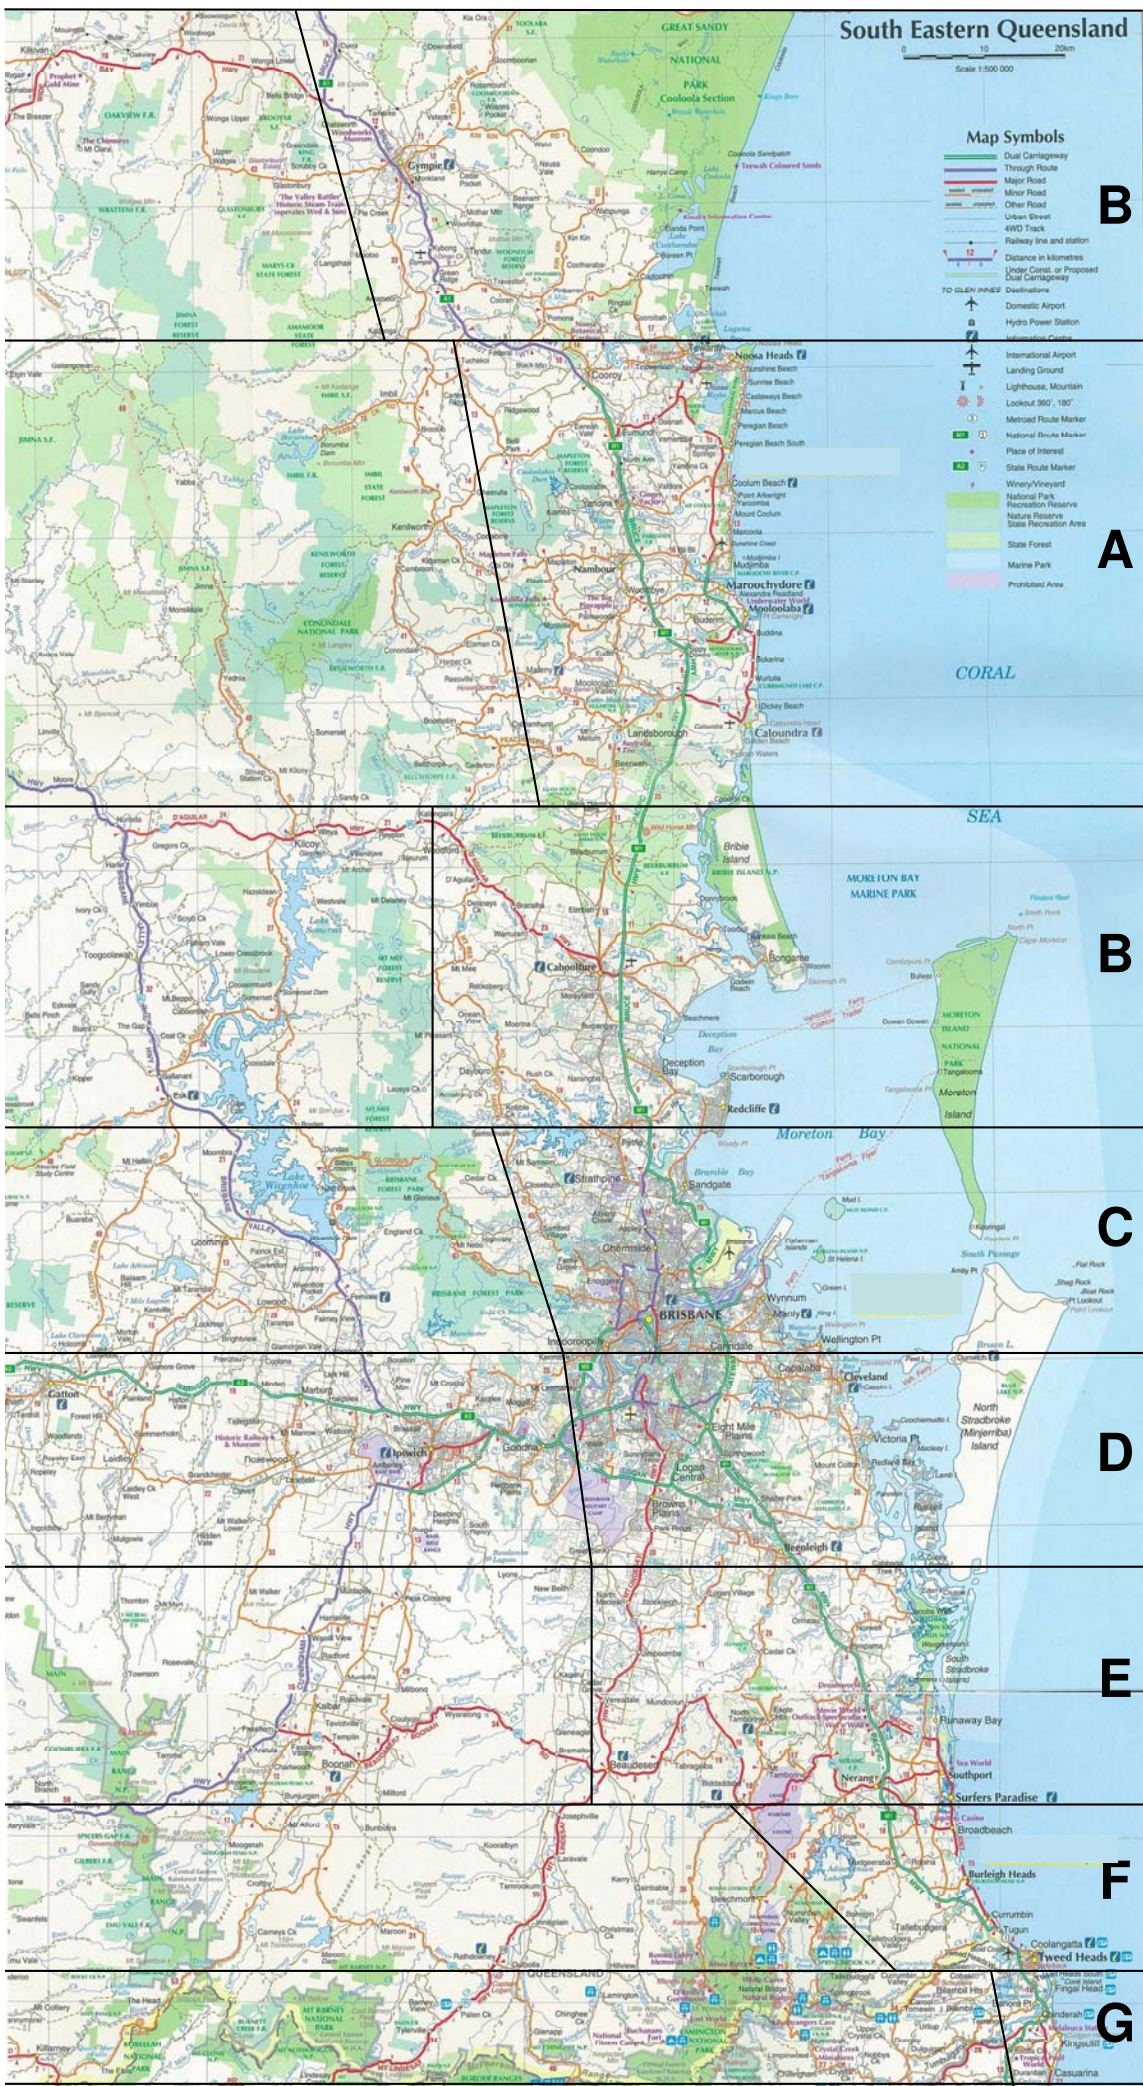

# DELIVERY ZONES

Areas west of north-south line

- Kenilworth
- Kilcoy
- Kilkivan
- Kingaroy
- Esk
- Toowoomba
- Gatton
- Ipswich

For delivery prices please phone

P: 07 5442 2522  
 F: 07 5442 2479  
 40 HILL ST, WOOMBYE  
 QLD, 4558  
 admin@allcastprecast.com.au  
 www.allcastprecast.com.au

Area B

**B**

Area A

Sunshine Coast delivery included in tank price

**A**

Area B

**B**

Area C

**C**

Area D

**D**

Area E

**E**

Area F

**F**

Area G

**G**

These areas have been overlaid using Gregor's South Eastern Queensland Map ©

No deliveries to islands except Brisbane Island